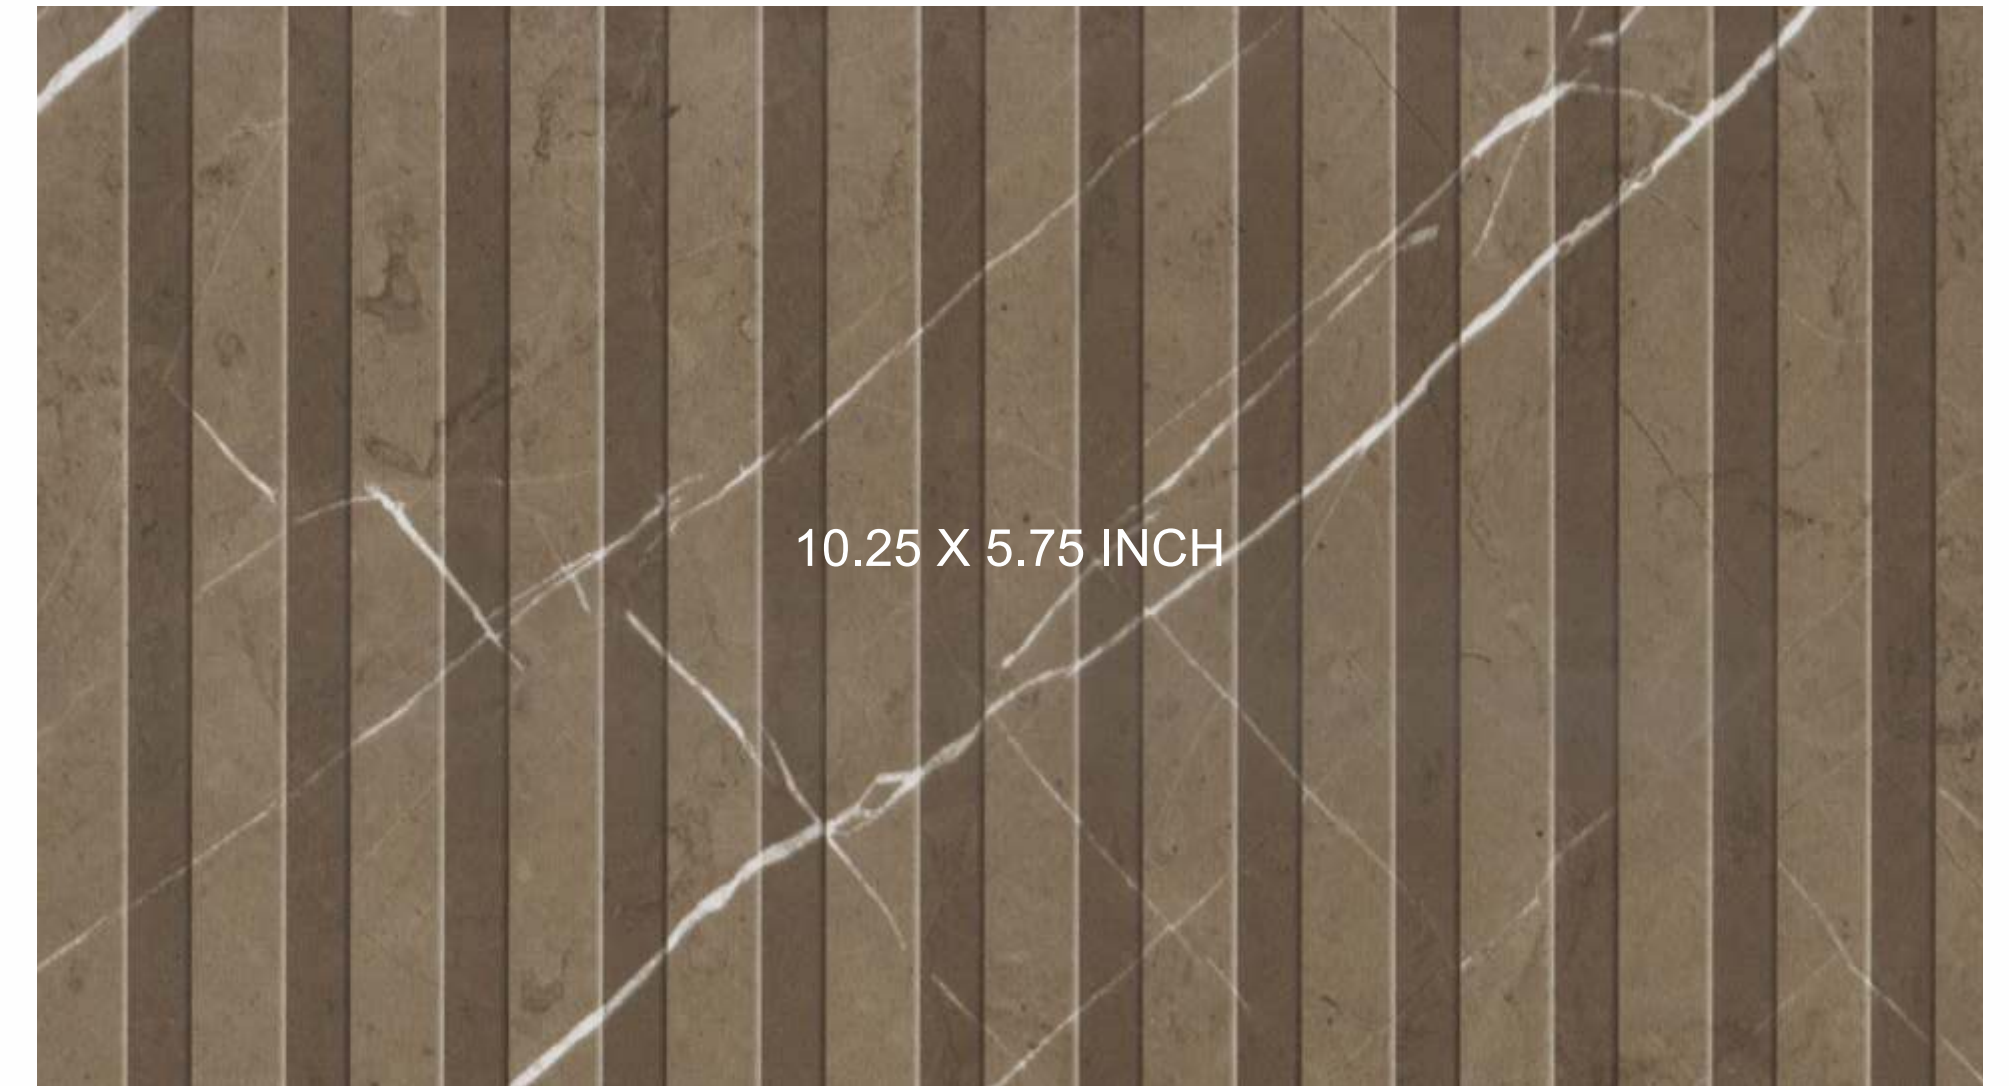

10.25 X 5.75 INCH

SDL - 3023 LW
Rainer Sapwood

10.25 X 8.25 INCH

QR | **SDL - 4010 SHG**
Grey Marble Flute

10.25 X 3.75 INCH

QR | **SDL - 1006 SHG**
Slate Grey

SDL - 3039 SHG
Classic Flute

SDL - 4011 SHG
Coco Marble Flute