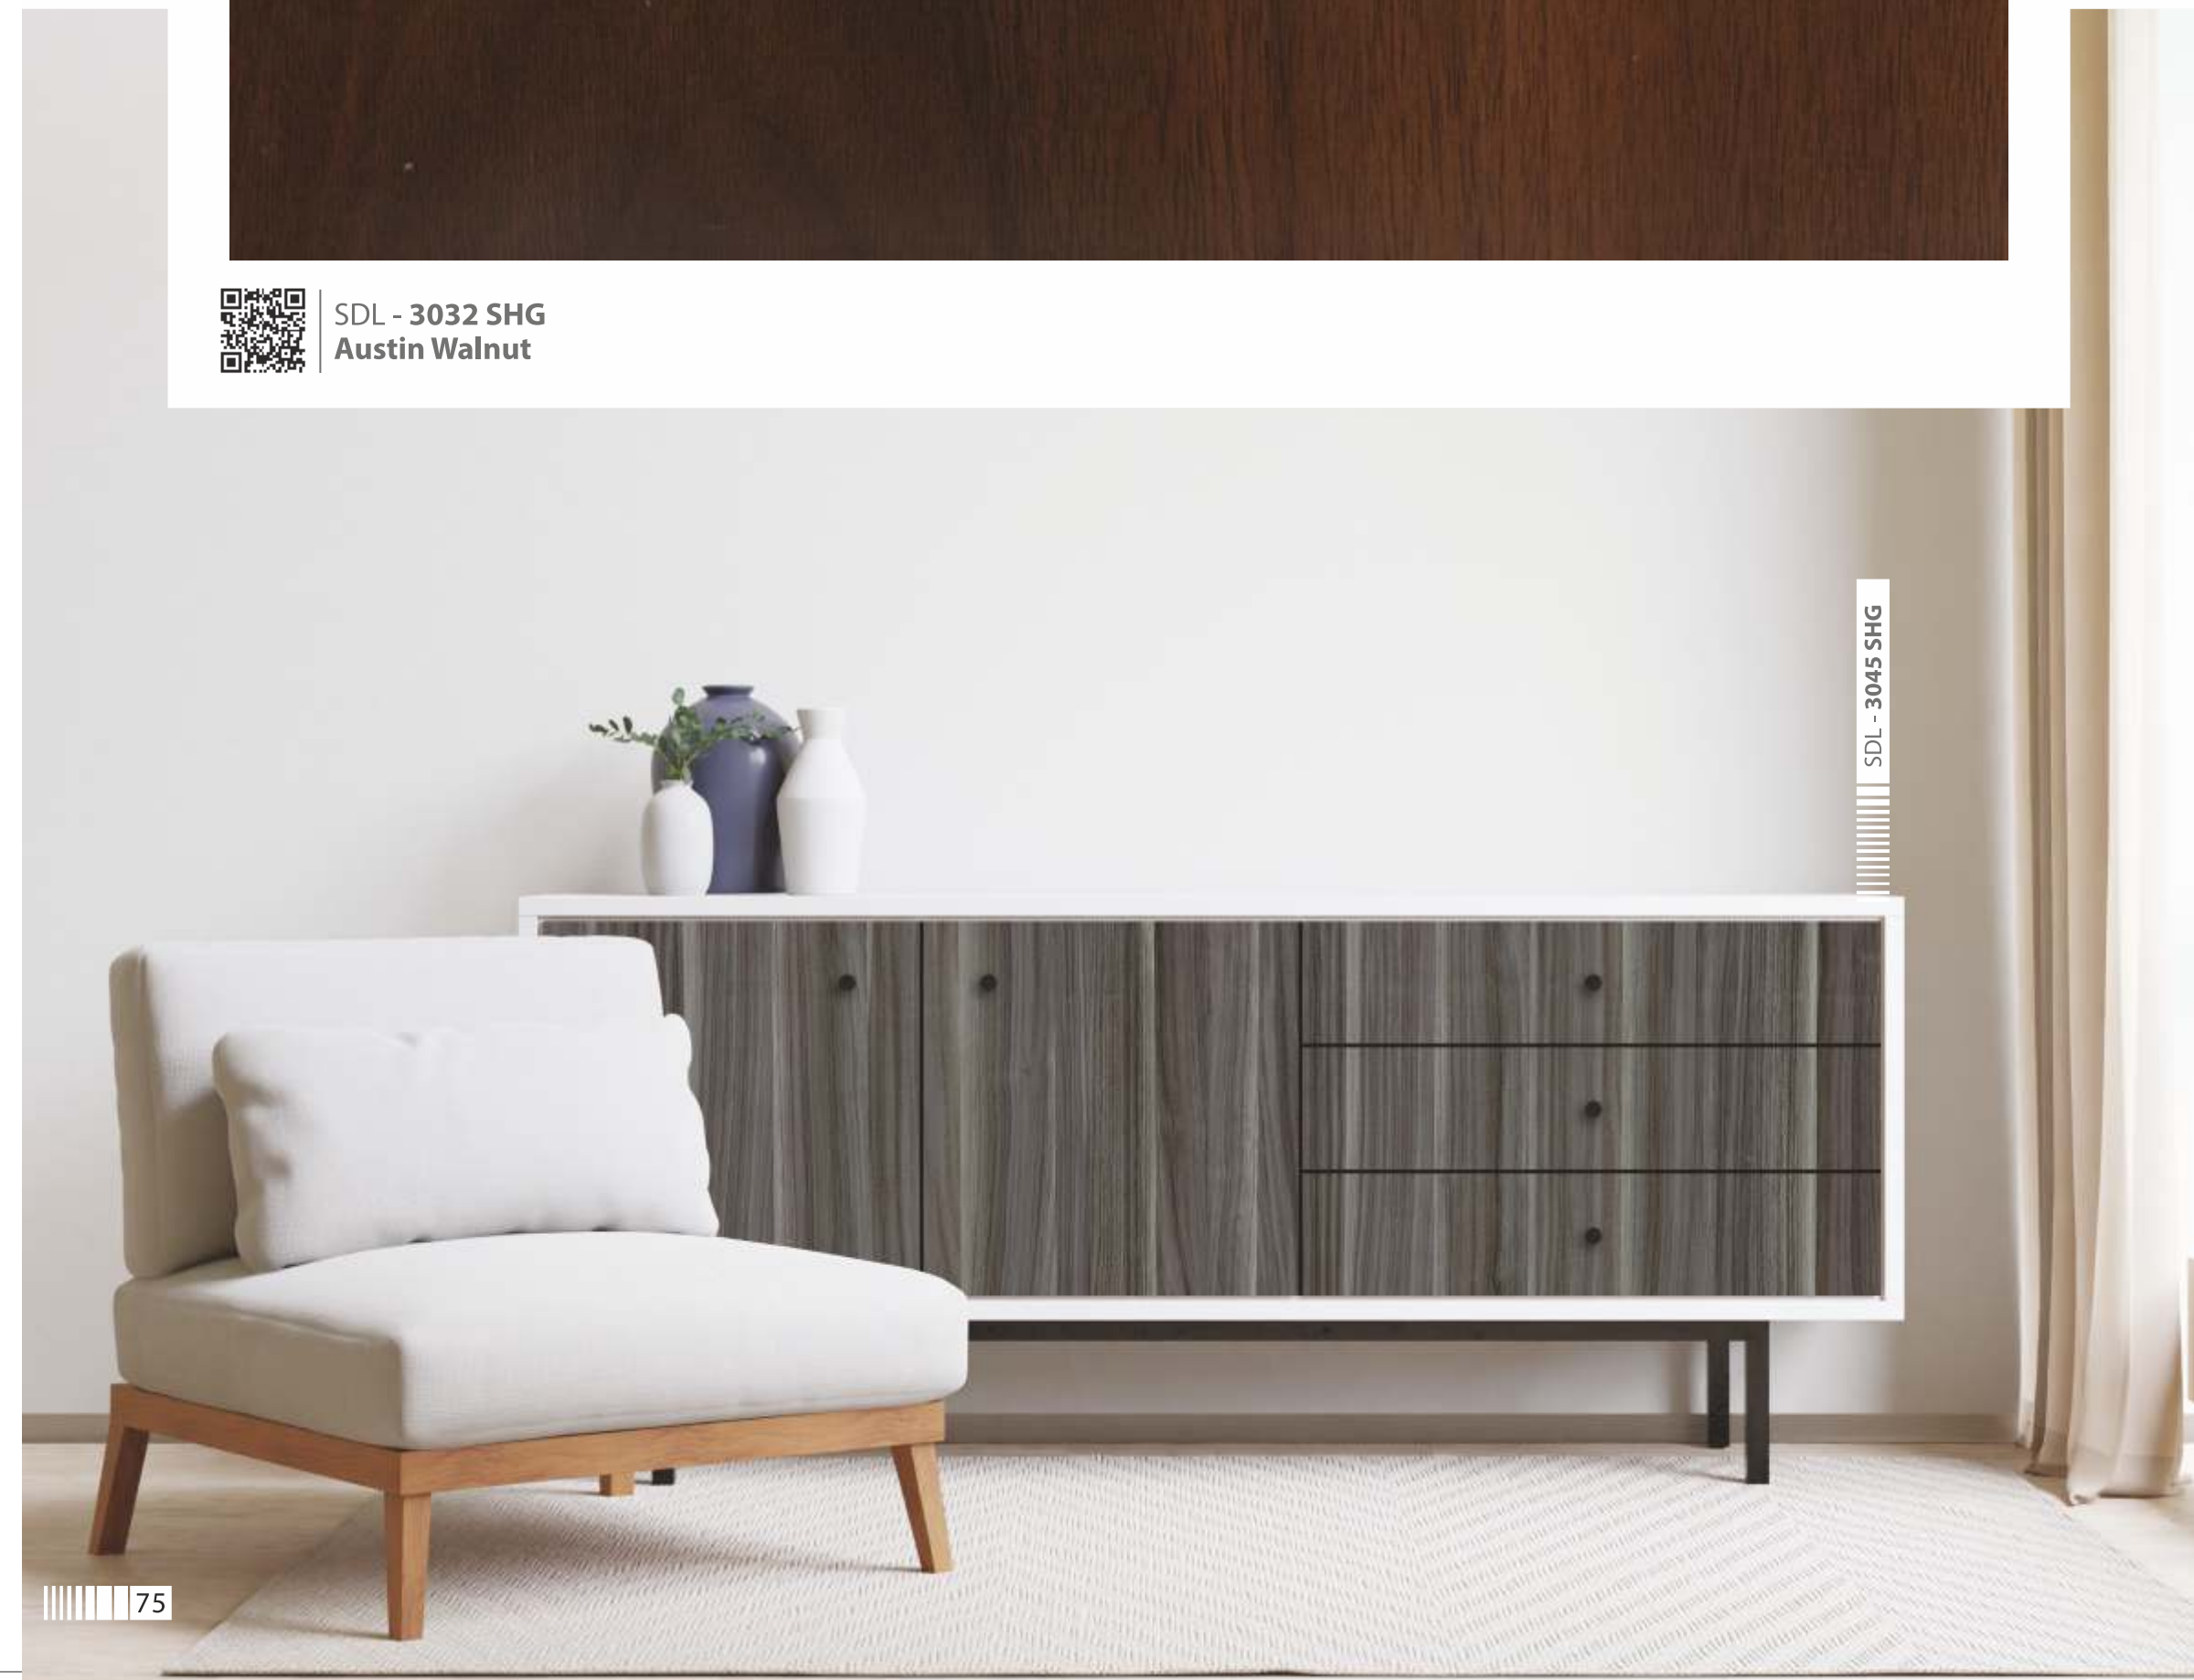

P R E S T I G E

10.25 X 5.75 INCH

SDL - 3032 SHG
Austin Walnut

10.25 X 5.75 INCH

SDL - 3045 SHG
Dark Duress Wood

10.25 X 5.75 INCH

SDL - 3046 SHG
Flame Dark Wood

SDL - 3045 SHG